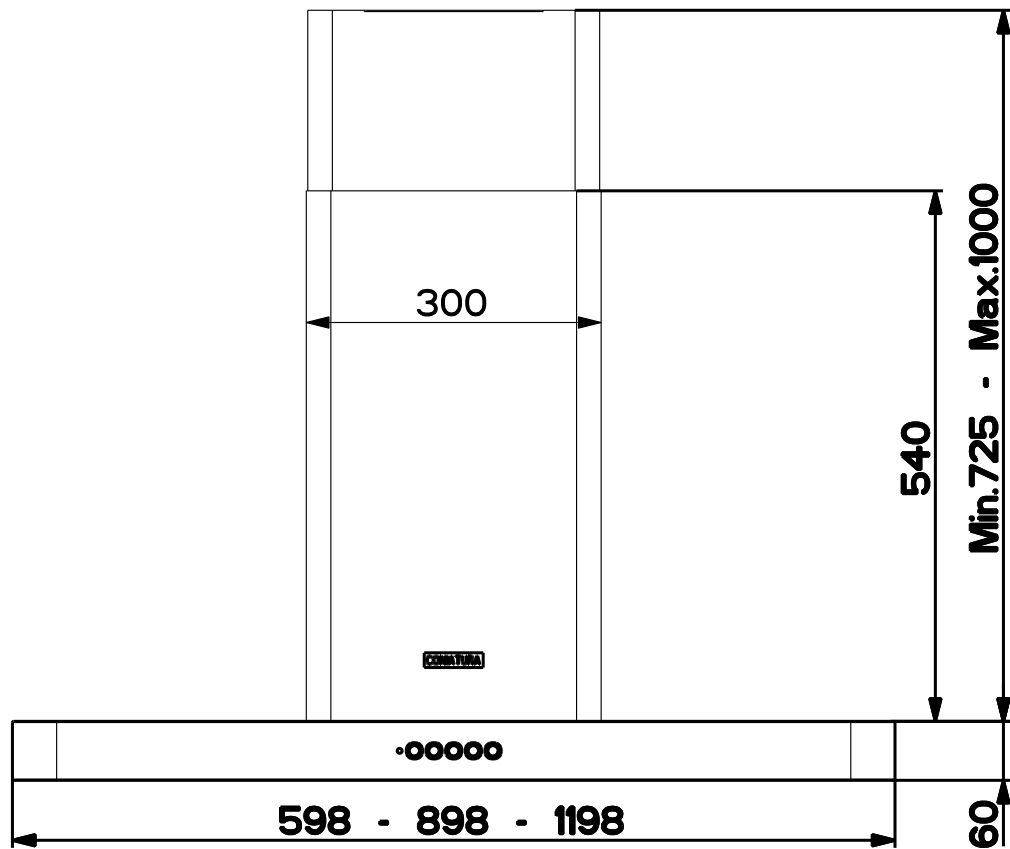

Created by **Bellucci, Daniele**

Denomination
DIMENSIONAL DRAWING

Lang **EN** Sheet **1/2**

Modif.by

Approved by **Bellucci, Daniele**

Approval date **27-Oct-2016**

Doc. status **Released**

Drawing N. 23B_715	Rev 01
------------------------------	------------------

Created by Bellucci, Daniele	
Denomination DIMENSIONAL DRAWING	
Lang EN 	Sheet 2/2
Modif.by	
Approved by Bellucci, Daniele	
Approval date 27-Oct-2016	
Doc. status Released	
Drawing N. 23B_715	Rev 01