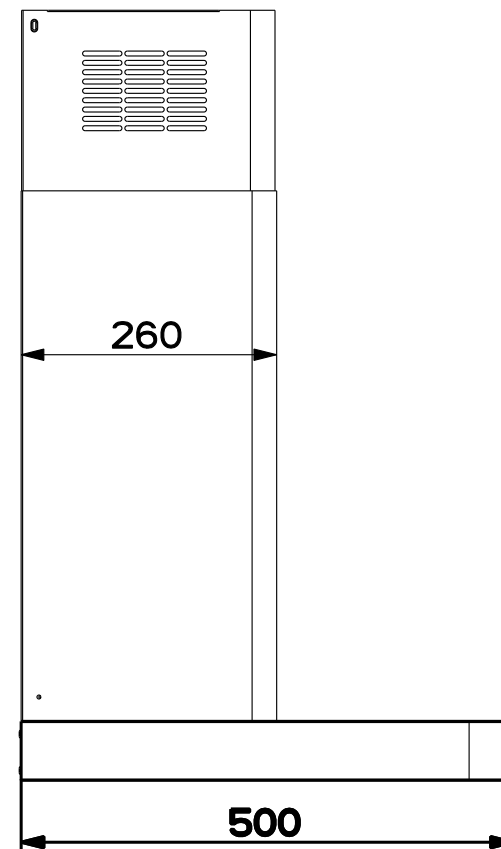

Created by **Bellucci, Daniele**

Denomination
DIMENSIONAL DRAWING

Lang **EN** Sheet **1/2**

Modif.by

Approved by **Bellucci, Daniele**

Approval date **27-Oct-2016**

Doc. status **Released**

Drawing N. 23B_715	Rev 01
------------------------------	------------------

Created by Bellucci, Daniele	
Denomination DIMENSIONAL DRAWING	
Lang EN 	Sheet 2/2
Modif.by	
Approved by Bellucci, Daniele	
Approval date 27-Oct-2016	
Doc. status Released	
Drawing N. 23B_715	Rev 01