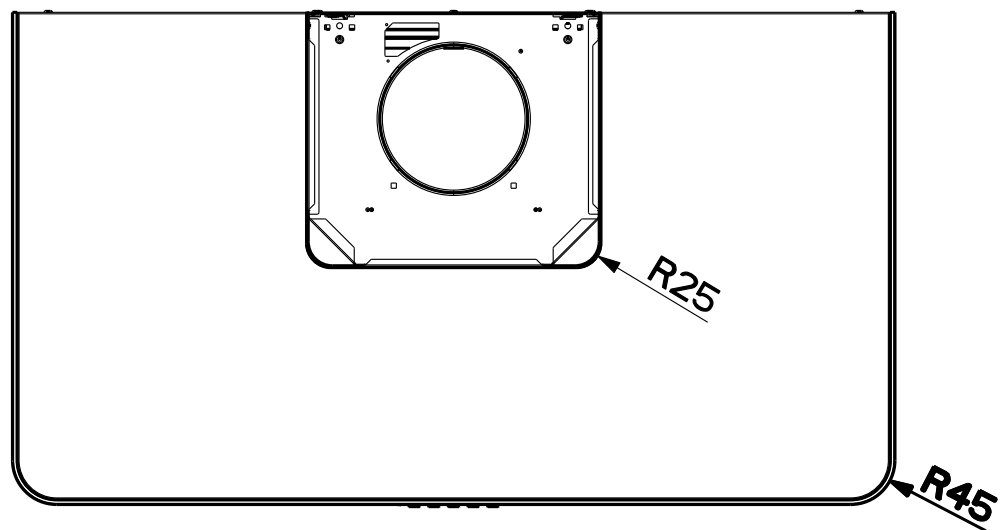

Created by **Bellucci, Daniele**

Denomination
DIMENSIONAL DRAWING

Lang **EN** Sheet **1/2**

Modif.by

Approved by **Bellucci, Daniele**

Approval date **27-Oct-2016**

Doc. status **Released**

Drawing N. 23B_715	Rev 01
------------------------------	------------------

Created by Bellucci, Daniele	
Denomination DIMENSIONAL DRAWING	
Lang EN 	Sheet 2/2
Modif.by	
Approved by Bellucci, Daniele	
Approval date 27-Oct-2016	
Doc. status Released	
Drawing N. 23B_715	Rev 01