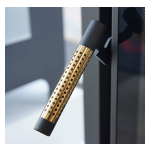

Steel pipe 150/0.5m

€14.02

Exhaust pipe designed for connecting wood-fired fireplace inserts an the existing flue pipes.

Movable elbow 150/90

€21.77

Adjustable elbow up to 90°, 3-segment, diameter: 150 mm.

Damper Ø 150 black

€21.77

The damper is designed to regulate the smoke draft.

Steel rosette Ø 150 CLASIC

€4.11

Rosette Ø 150, made of black sheet - a masking element.

Handle for perforated handle - nickel plated

€14.51

A bit of luxury at your fingertips! Feel special and choose the unique nickel-plated handle for your fireplace. Excellent quality of material and special perforated construction ensure comfortable use.