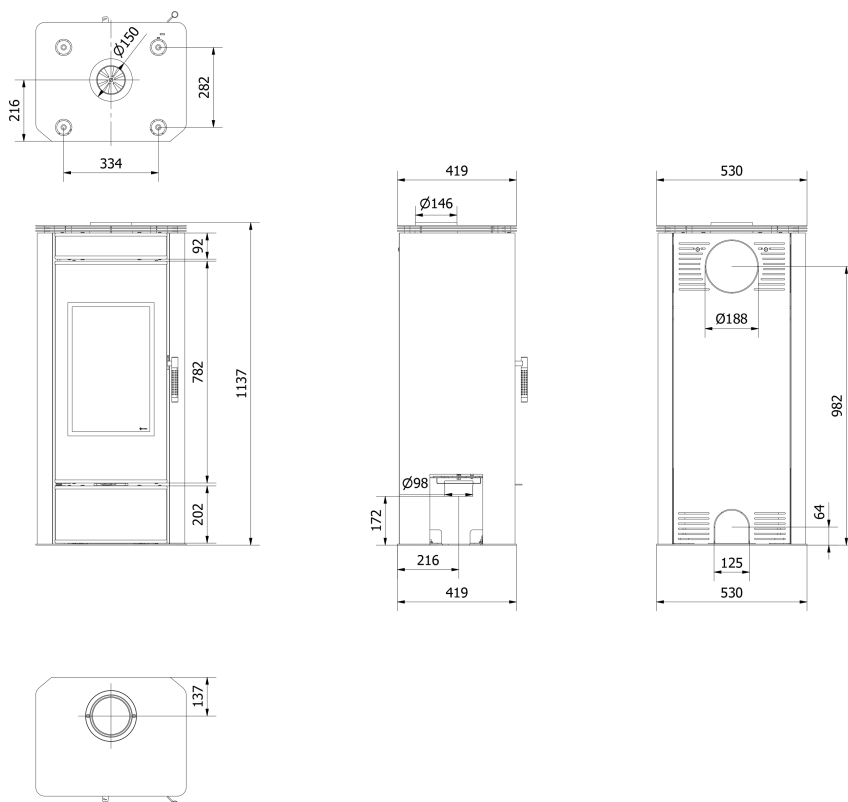

deciduous trees you care about the environment.

You do not contribute to the formation of smog. All this is due to the fact that our device meets the strictest ecological criteria, with Ecodesign and the German BImSchV 2 standard.

The excellent tightness of the stove also makes it suitable for use in houses with recuperation.

5 YEARS OF WARRANTY... and you don't worry about anything!

We are confident in the quality of our equipment. That is why we offer you a 5-year warranty on the TITAN stove.

By betting on our product you ensure peace of mind, trouble-free use and satisfaction with the purchase.

Technical drawing

Additional options

Top plate cover for STOVE AB S,
THOR, FALCON, ANTARES

€4.83