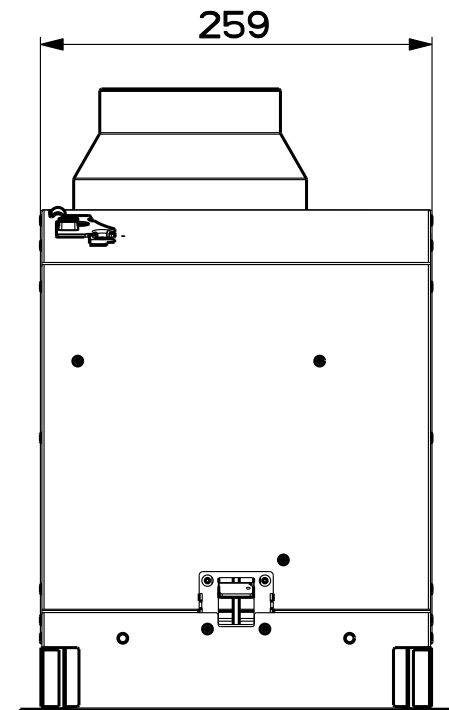

Created by Bellucci, Daniele	
Denomination DIMENSIONAL DRAWING 52-70	
Lang EN 	Sheet 1/2
Modif.by -	
Approved by Bellucci, Daniele	
Approval date 27-May-2016	
Doc. status Released	
Drawing N. 25B_716	Rev 01

Created by **Bellucci, Daniele**

Denomination
DIMENSIONAL DRAWING 52-70

Lang **EN** Sheet **2/2**

Modif.by

Approved by **Bellucci, Daniele**

Approval date **27-May-2016**

Doc. status **Released**

Drawing N.
25B_716