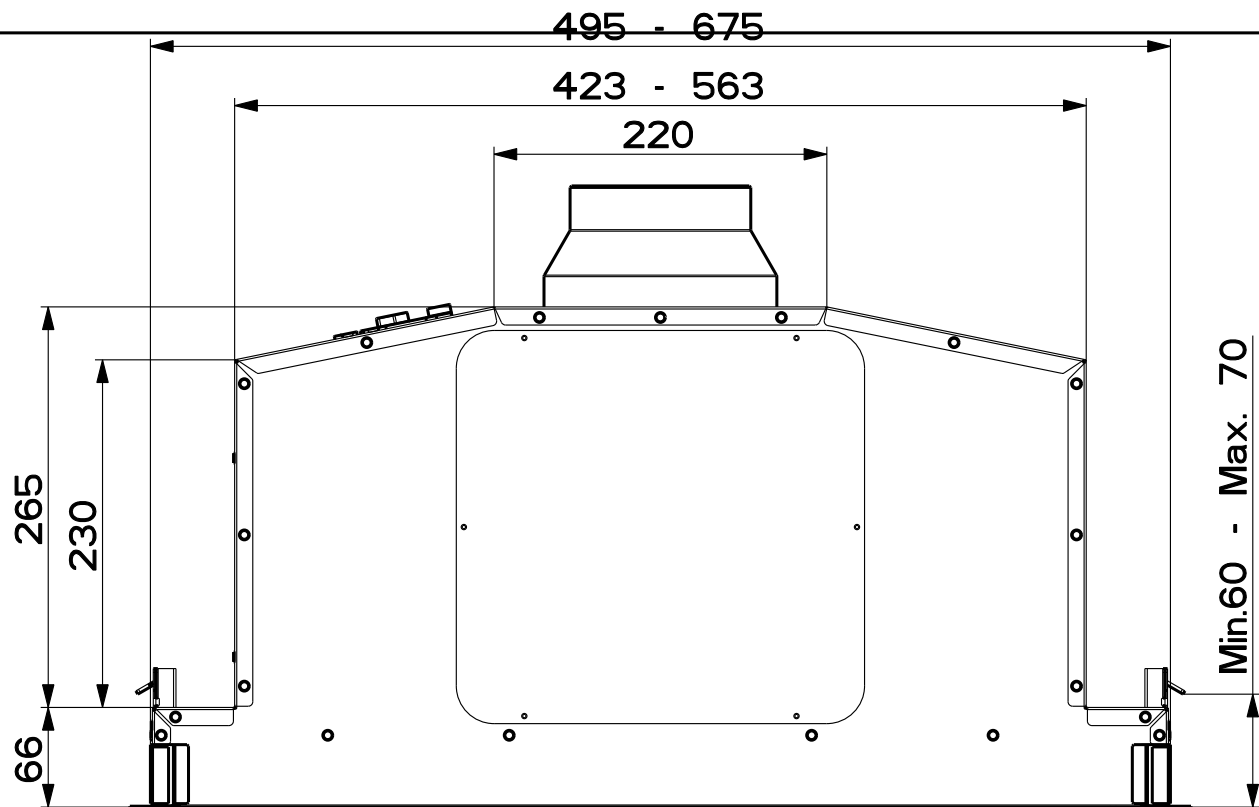

Created by Bellucci, Daniele	
Denomination DIMENSIONAL DRAWING 52-70	
Lang EN 	Sheet 1/2
Modif.by -	
Approved by Bellucci, Daniele	
Approval date 27-May-2016	
Doc. status Released	
Drawing N. 25B_716	Rev 01

Created by **Bellucci, Daniele**

Denomination
DIMENSIONAL DRAWING 52-70

Lang **EN** Sheet **2/2**

Modif.by

Approved by **Bellucci, Daniele**

Approval date **27-May-2016**

Doc. status **Released**

Drawing N.
25B_716