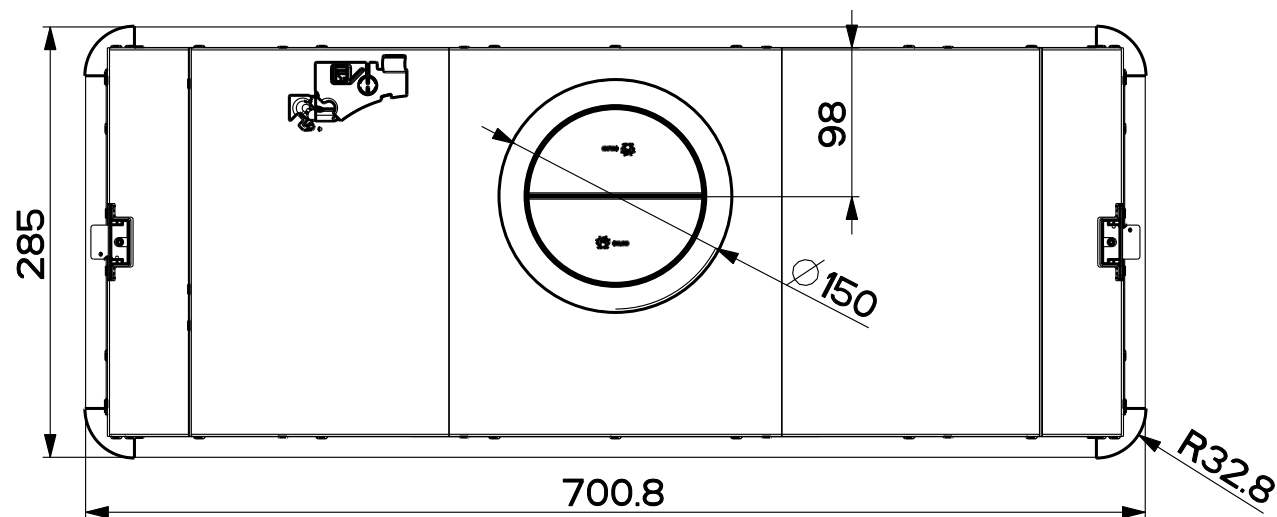

Created by Bellucci, Daniele	
Denomination DIMENSIONAL DRAWING 52-70	
Lang EN 	Sheet 1/2
Modif.by -	
Approved by Bellucci, Daniele	
Approval date 27-May-2016	
Doc. status Released	
Drawing N. 25B_716	Rev 01

Created by **Bellucci, Daniele**

Denomination
DIMENSIONAL DRAWING 52-70

Lang **EN** Sheet **2/2**

Modif.by

Approved by **Bellucci, Daniele**

Approval date **27-May-2016**

Doc. status **Released**

Drawing N.
25B_716